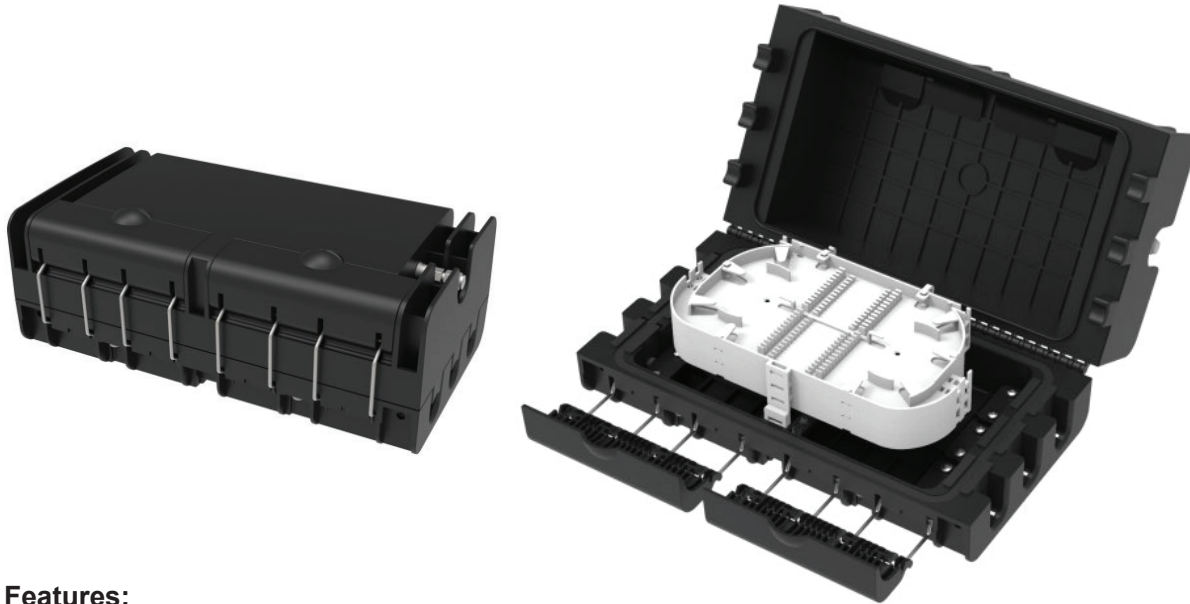

Description:

CH027 is an inline type fiber optic splice closure for optical fiber splicing, cable protection. There is silicone sealing gasket between the cover and bottom. It can be outdoor aerial hang application.

Features:

Reasonable design for cable splicing and protection.

Material: PP plastic

6 cable ports (3 in 3 out) for optical cable entry & exist (4pcs $\Phi 8\text{mm}$, 2pcs $\Phi 13\text{mm}$).

Max. 4pcs splice tray, each 24 fibers; max. 96 fibers capacity

With fixing cable strengthen core parts

Dust-proof and waterproof, IP65.

Dimension: (mm)