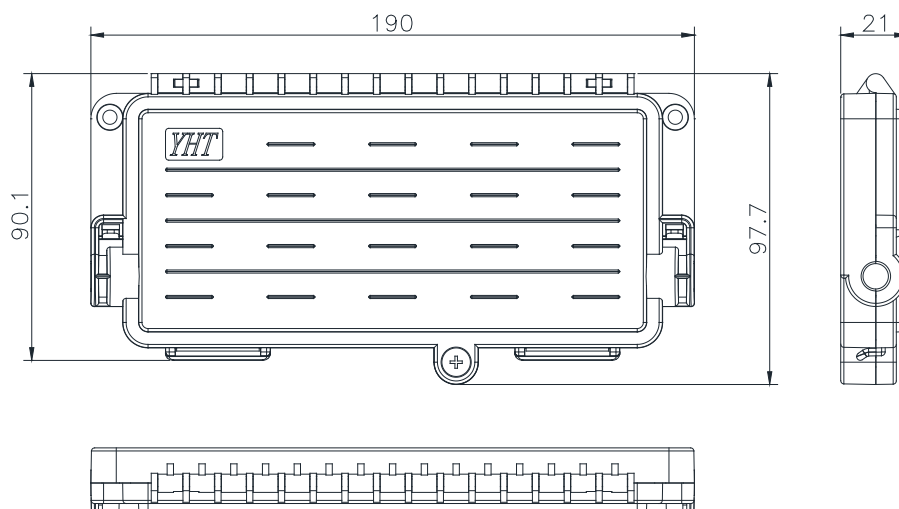

Description:

CH021 is a Mini. inline type fiber optic splice closure. It is made of high-quality ABS material. There is sealing gasket between the cover and bottom, waterproof.

Features:

- Small size, reasonable design for cable protection
- ABS plastic material, white and black color available
- 2 cable port (1 in 1 out) diameter 8.0mm
- Inside 6 fiber slot for max. 12 fibers splicing.
- With fixing cable strengthen core parts
- Wall mounted, aerial hang application
- Dust-proof and waterproof, IP65.

Dimension:

190x90.1x21.5mm

Instruction: