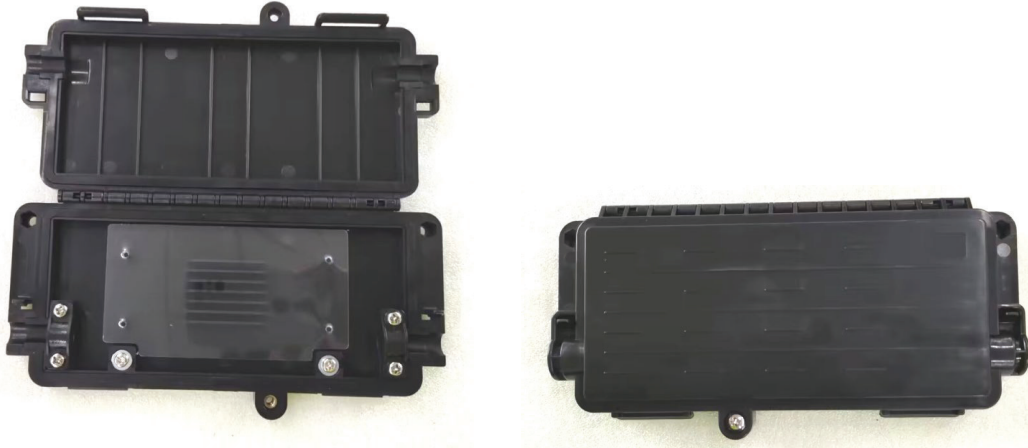

Description:

CH021 is a Mini. inline type fiber optic splice closure. It is made of high-quality ABS material. There is sealing gasket between the cover and bottom, waterproof.

Features:

- Small size, reasonable design for cable protection
- ABS plastic material, white and black color available
- 2 cable port (1 in 1 out) diameter 8.0mm
- Inside 6 fiber slot for max. 12 fibers splicing.
- With fixing cable strengthen core parts
- Wall mounted, aerial hang application
- Dust-proof and waterproof, IP65.

Dimension:

190x90.1x21.5mm

Instruction: