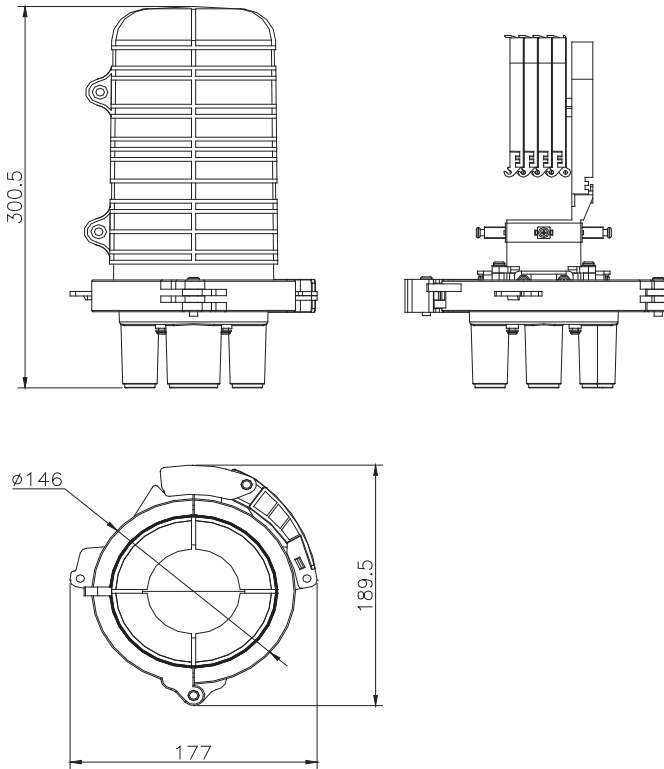

Description:

CV010 is a small size fiber optic splice closure that used for fiber optic cable splicing and protection.

Features:

- 1) Splice tray: 4PCS, each 12core.
- 2) Cable port: 4cable ports, 3pcs($\phi 18\text{mm}$), 1pcs ellipse cable port(cable no cutting).
- 3) Seal: all cable port is heat shrink seal.
- 4) Waterproof: IP68
- 5) Material: high impact resistance PP with UV
- 6) Wall-mounting, aerial hanger and pole mounting.

Specification

Model	Material	Dimension	Max. capacity	Splice tray
CV010	PP	$\Phi 146*300.5$	48 fibers	4 pcs

Accessories:

Size drawings: (mm)

Cable distribution